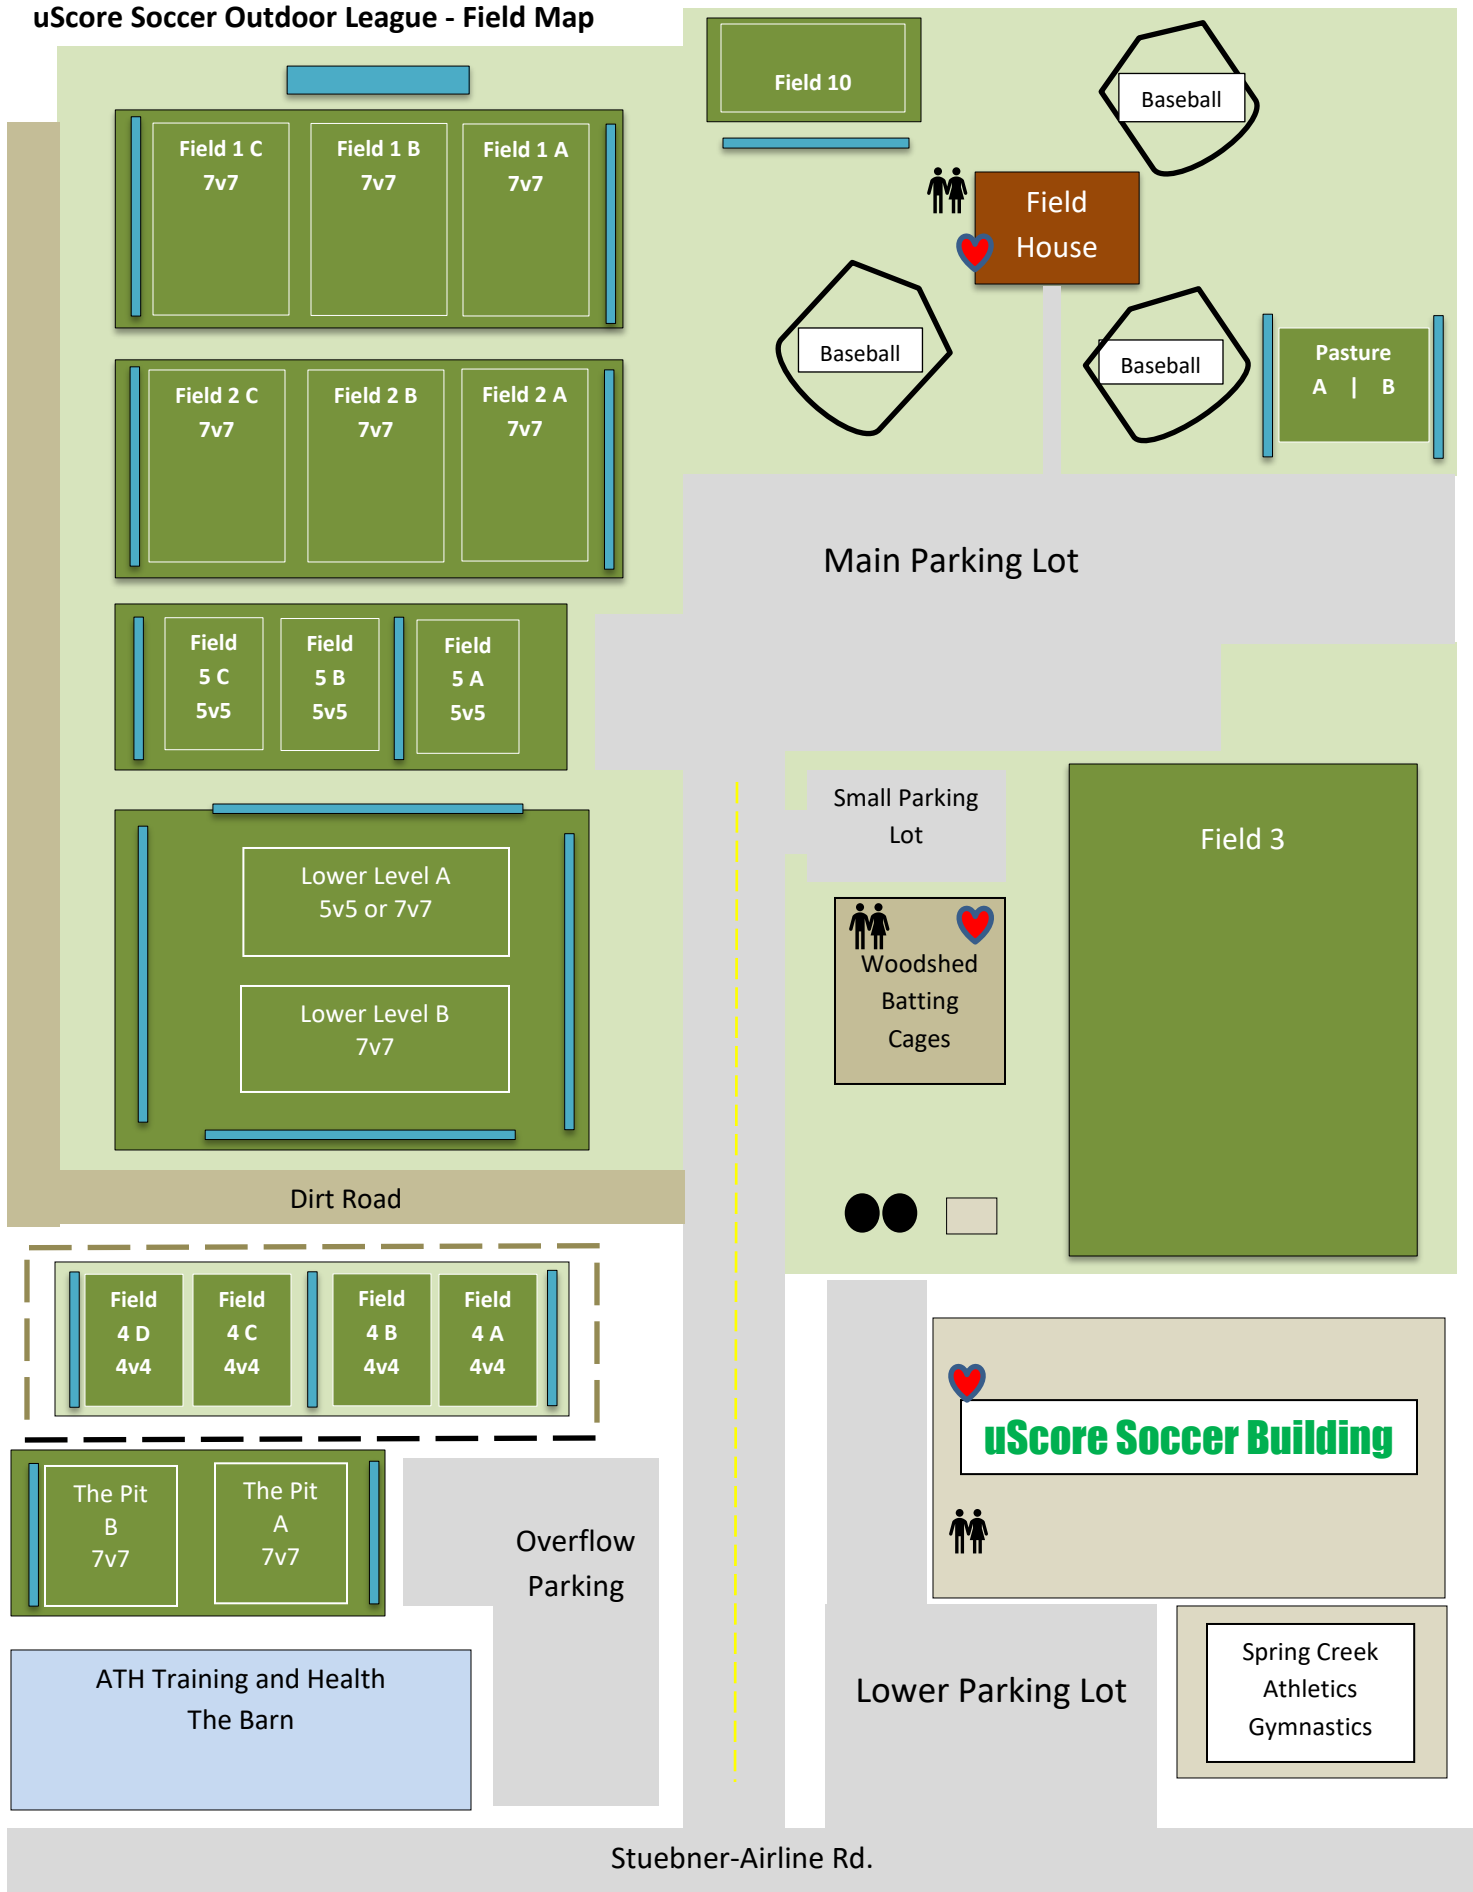

uScore Soccer Outdoor League - Field Map

 = Parent Sideline

 = Medical AED Machine

 = Restroom